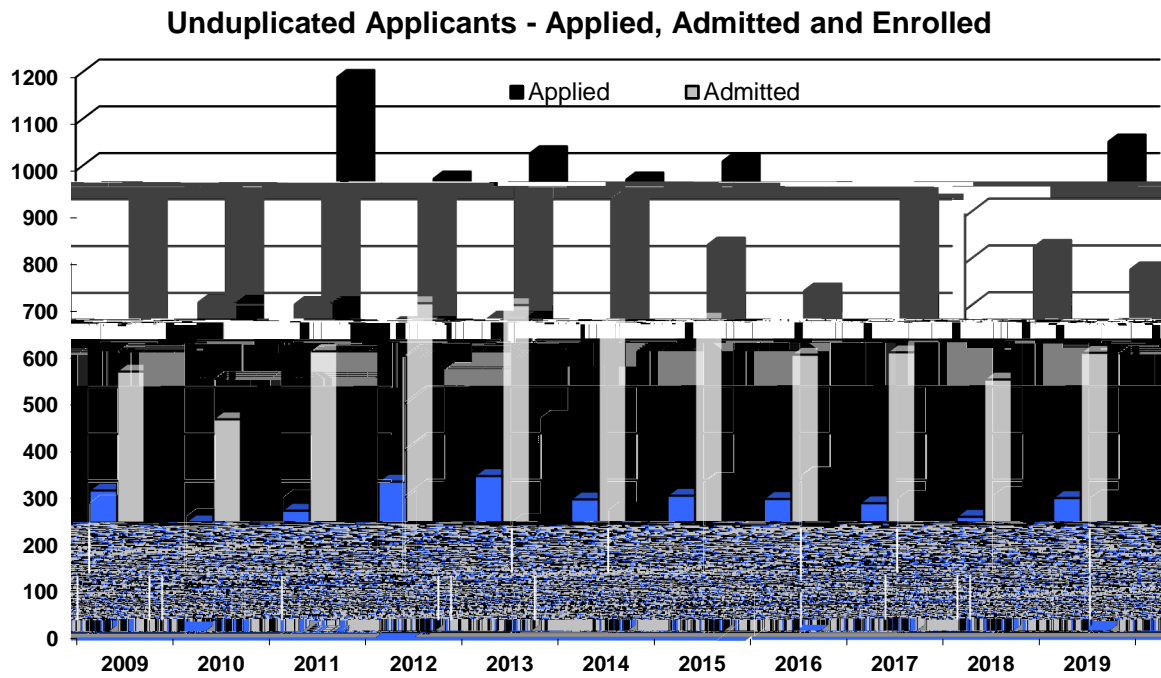

New Transfer Undergraduate Admission Statistics 2009-2019

Unduplicated Applicants			
Fall	Applied	Admitted	Enrolled
2019	1051	600	290
2018	731	543	250
2017	829	601	279
2016	925	596	288
2015	1,009	671	295
2014	970	659	287
2013	1,026	702	337
2012	972	706	325
2011	1189	603	263
2010	775	458	238
2009	823	560	306

Note: Beginning Fall 2019, based upon a revised admission policy methodology of counting applicants changed.