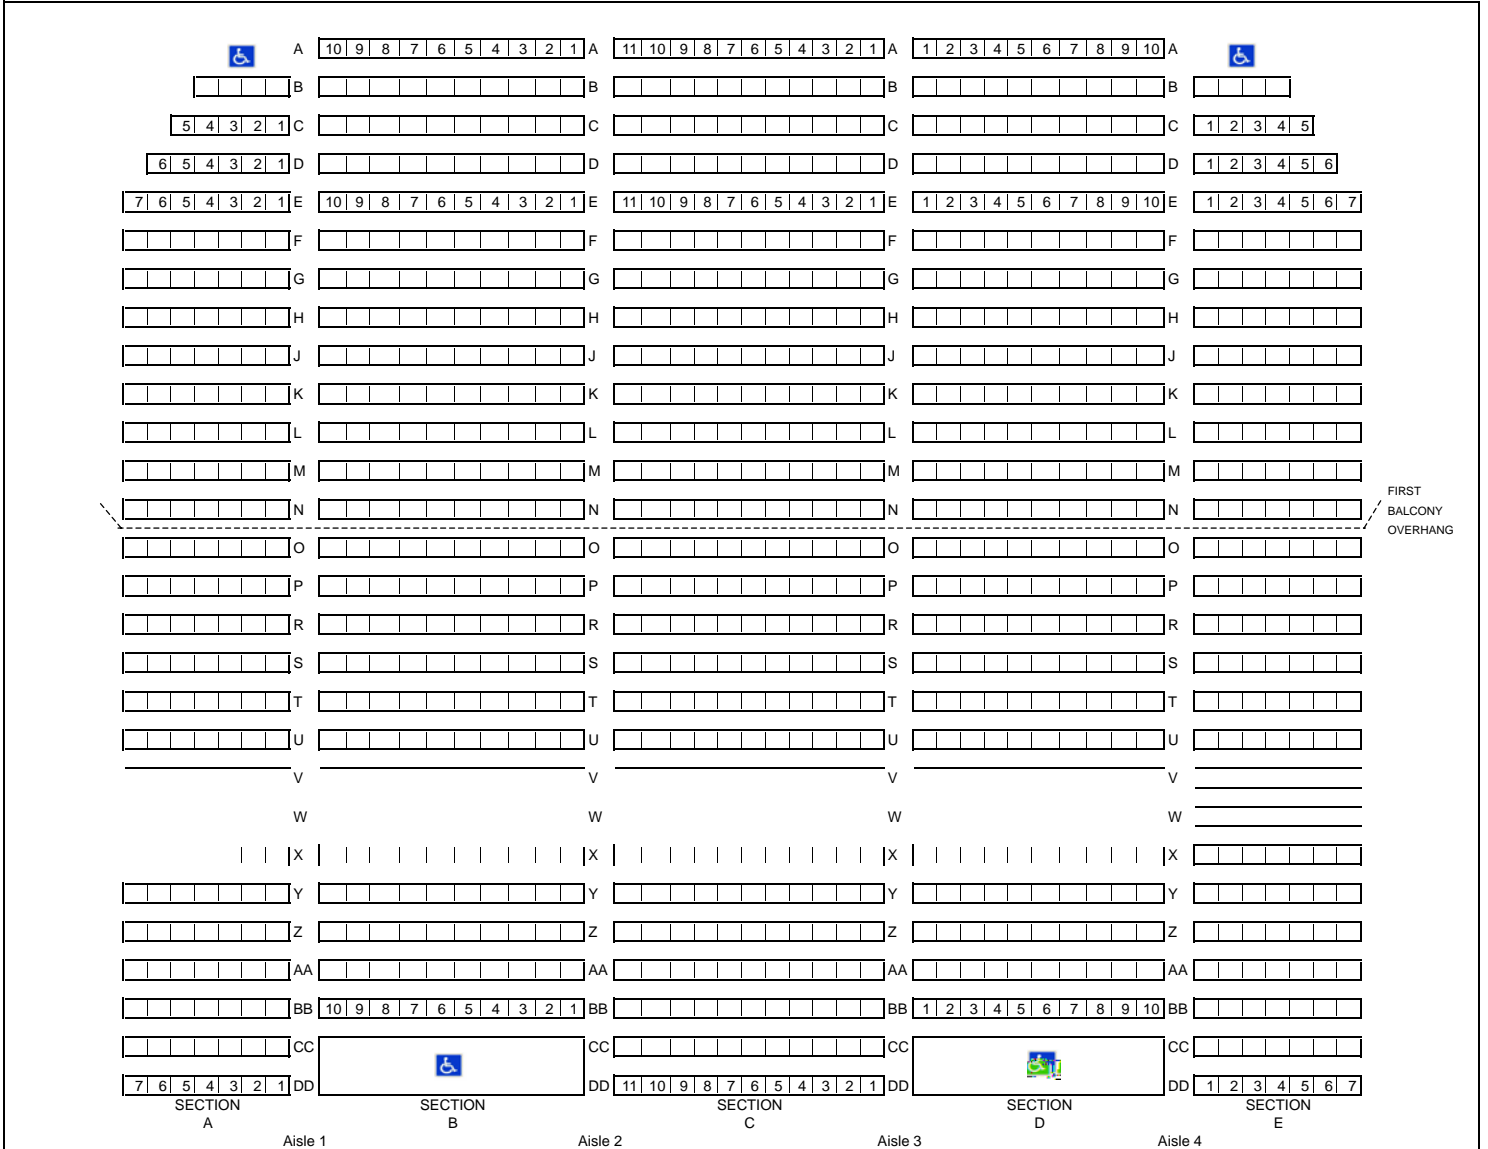

# McFARLIN MEMORIAL AUDITORIUM SMU-TOTAL CAPACITY 2386

## STAGE

MAIN FLOOR- 1222 SEATS

SOUND MIXING